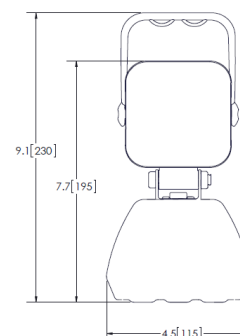

DISCLAIMER: Product performance and specifications are based upon evaluation of a fully-charged new battery. It is normal for all batteries to degrade and lose capacity over time.