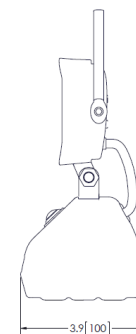

WORKLAMPS

EW2461 Square Magnetic LED

Featuring a high intensity flood beam and three operating modes - 100% intensity, 30% intensity & SOS flashing, this battery powered worklamp combines mobility with high performance and a compact design.

Models

PART NO.	RAW LUMENS	TYPE	MOUNT	ILLUMINATION
EW2461	650	Flood	Magnet	Clear
EW2461CA-AU	650	Flood	Magnet	Clear / Amber
EW2461-CAMO-AU	650	Flood	Magnet	Clear

Features and Benefits

- EW2461 Five × 1 Watt LEDs
- EW2461 CA-AU has Ten × 3 Watt LEDs
- EW2461 CAMO-AU Model has Five × 3 Watt LEDs
- Magnetic base with rechargeable Lithium Battery
- Dual-colour model features double and quad flash modes
- Rechargeable lithium battery, estimated run time of 3 to 4.5 hours
- Aluminum heatsink housing
- Stainless steel mounting bracket
- Polycarbonate lens
- EW2461 has a waterproof cap